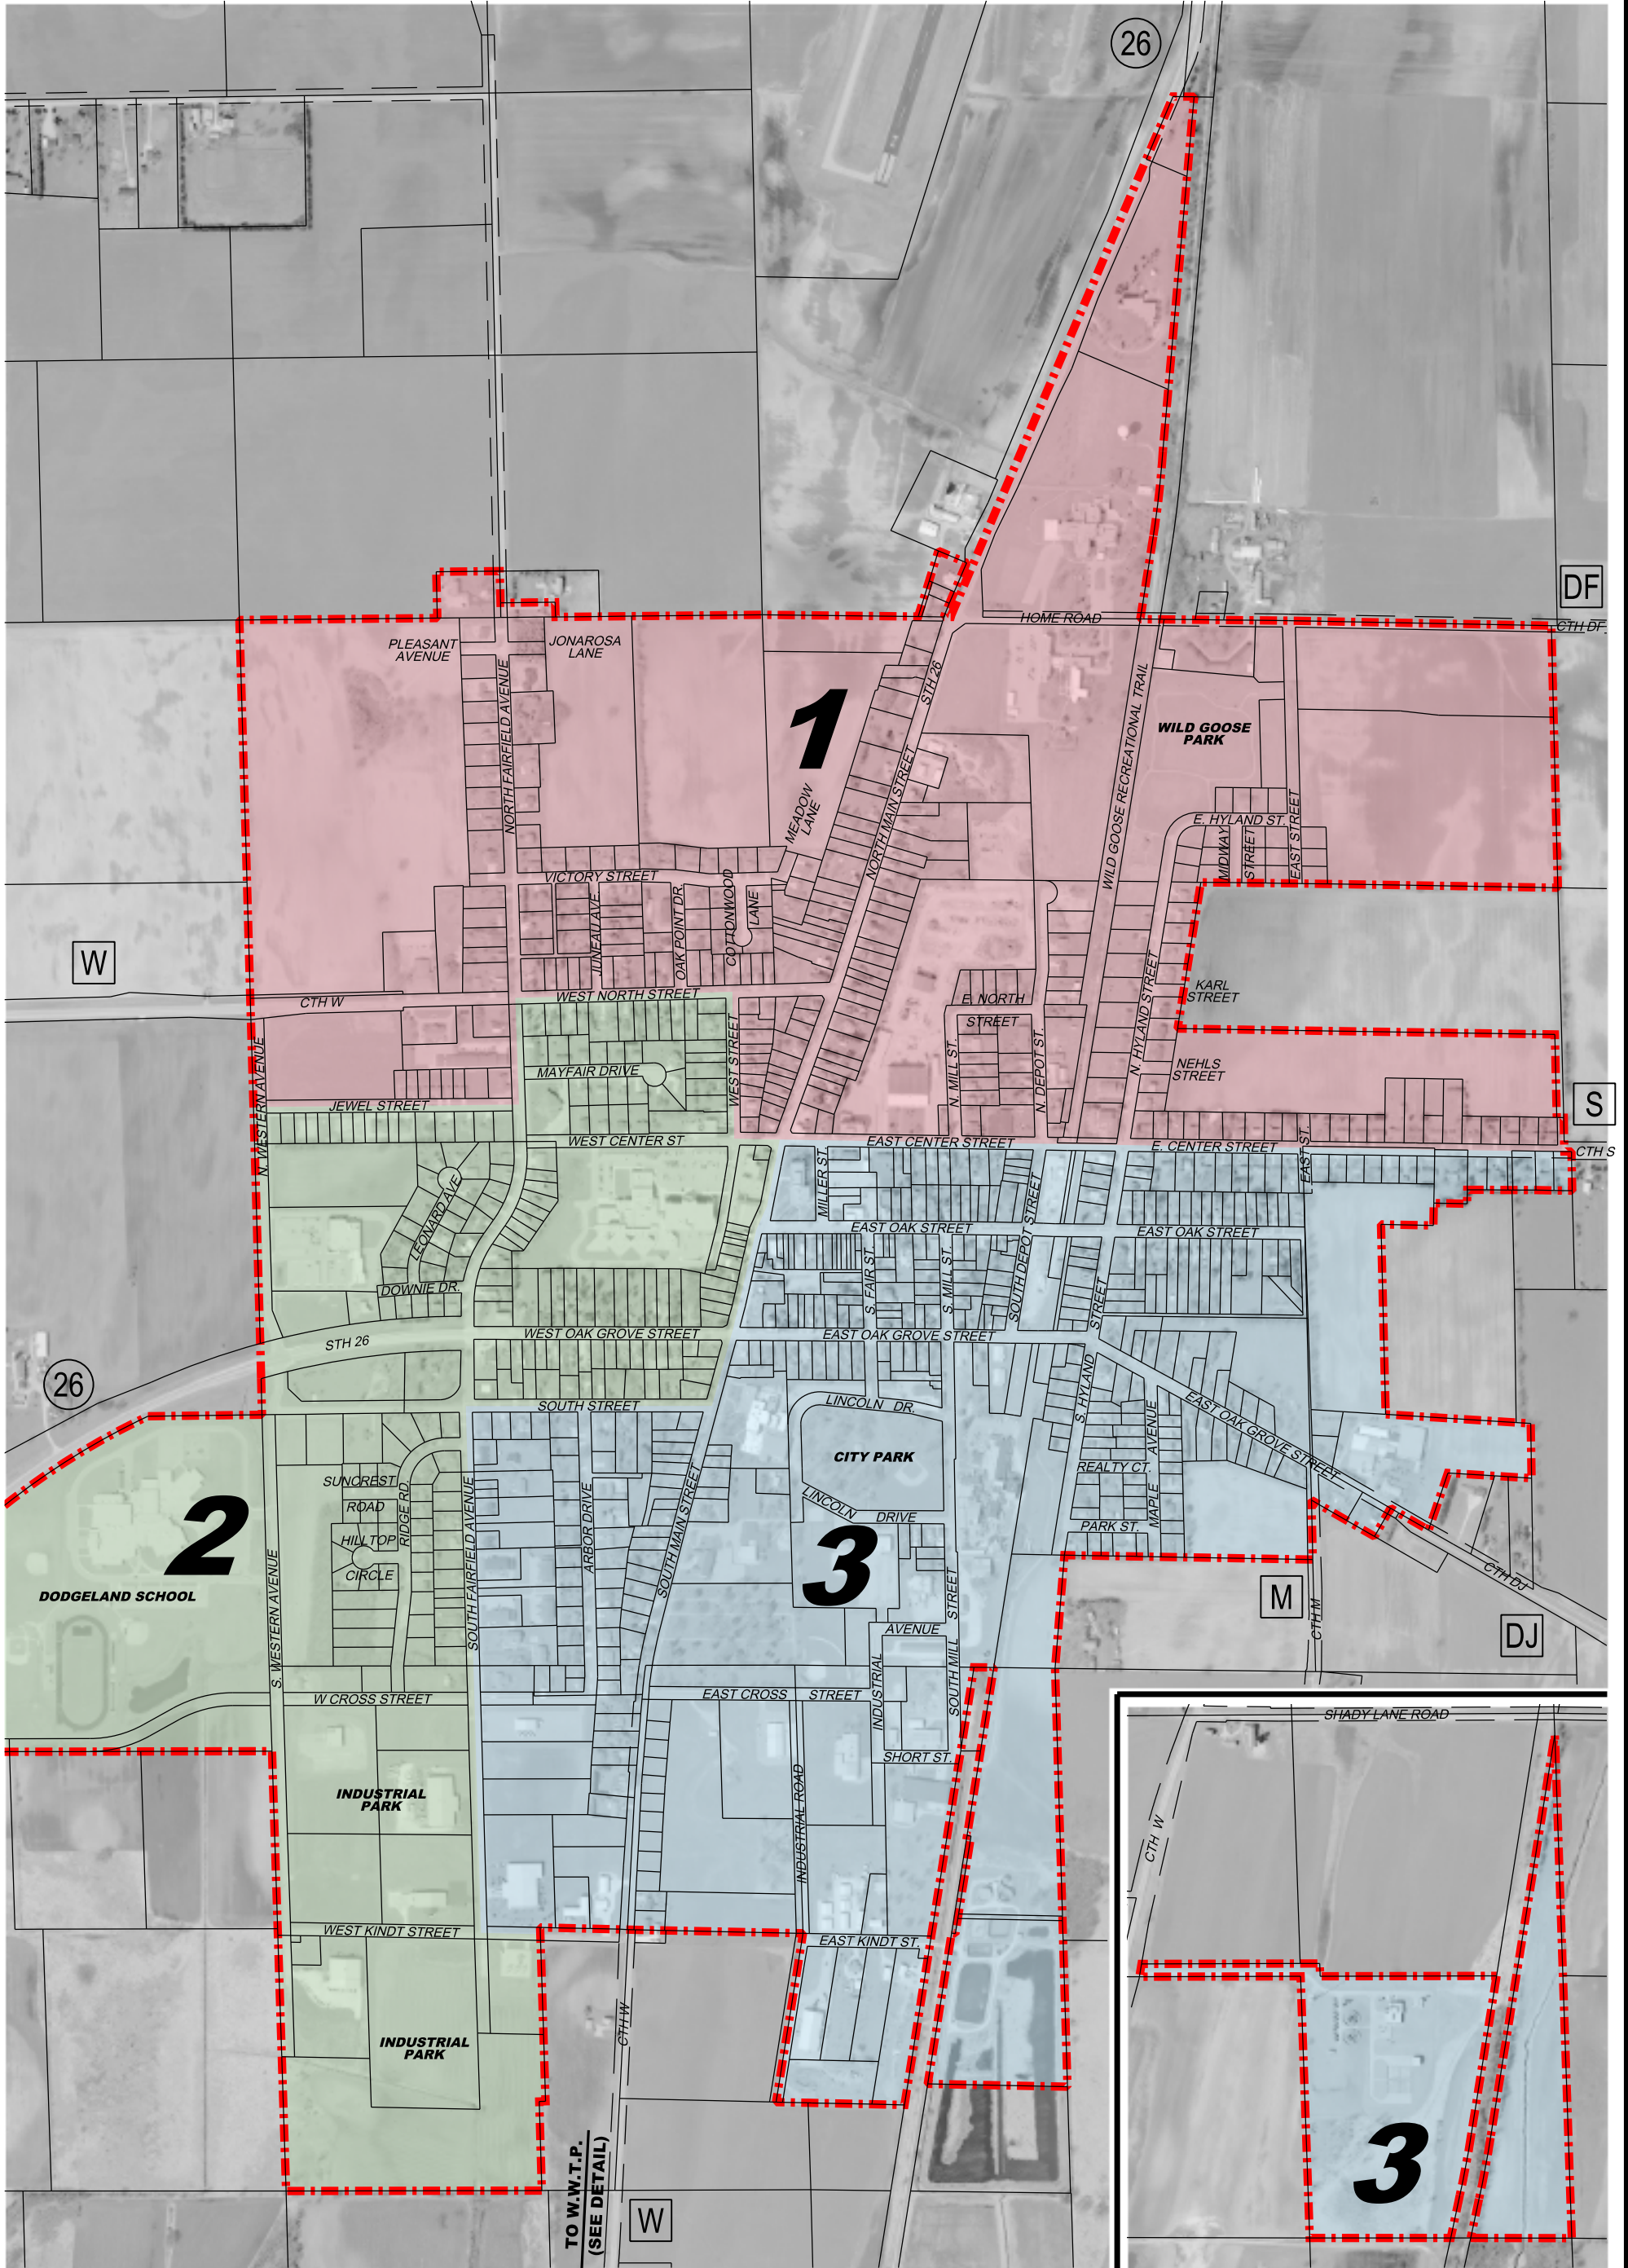

VOTING WARD MAP

City of Juneau, Dodge County, Wisconsin

- LEGEND**
- - - - CORPORATE LIMITS BOUNDARY
 - WARD #1
 - WARD #2
 - WARD #3

TRANSPORTATION • MUNICIPAL DEVELOPMENT • ENVIRONMENTAL
 201 Corporate Drive, Beaver Dam, WI 53916
 920-887-4242 1-800-552-6330 Fax: 920-887-4250
 Web Address: www.msa-ps.com
© MSA Professional Services, Inc.