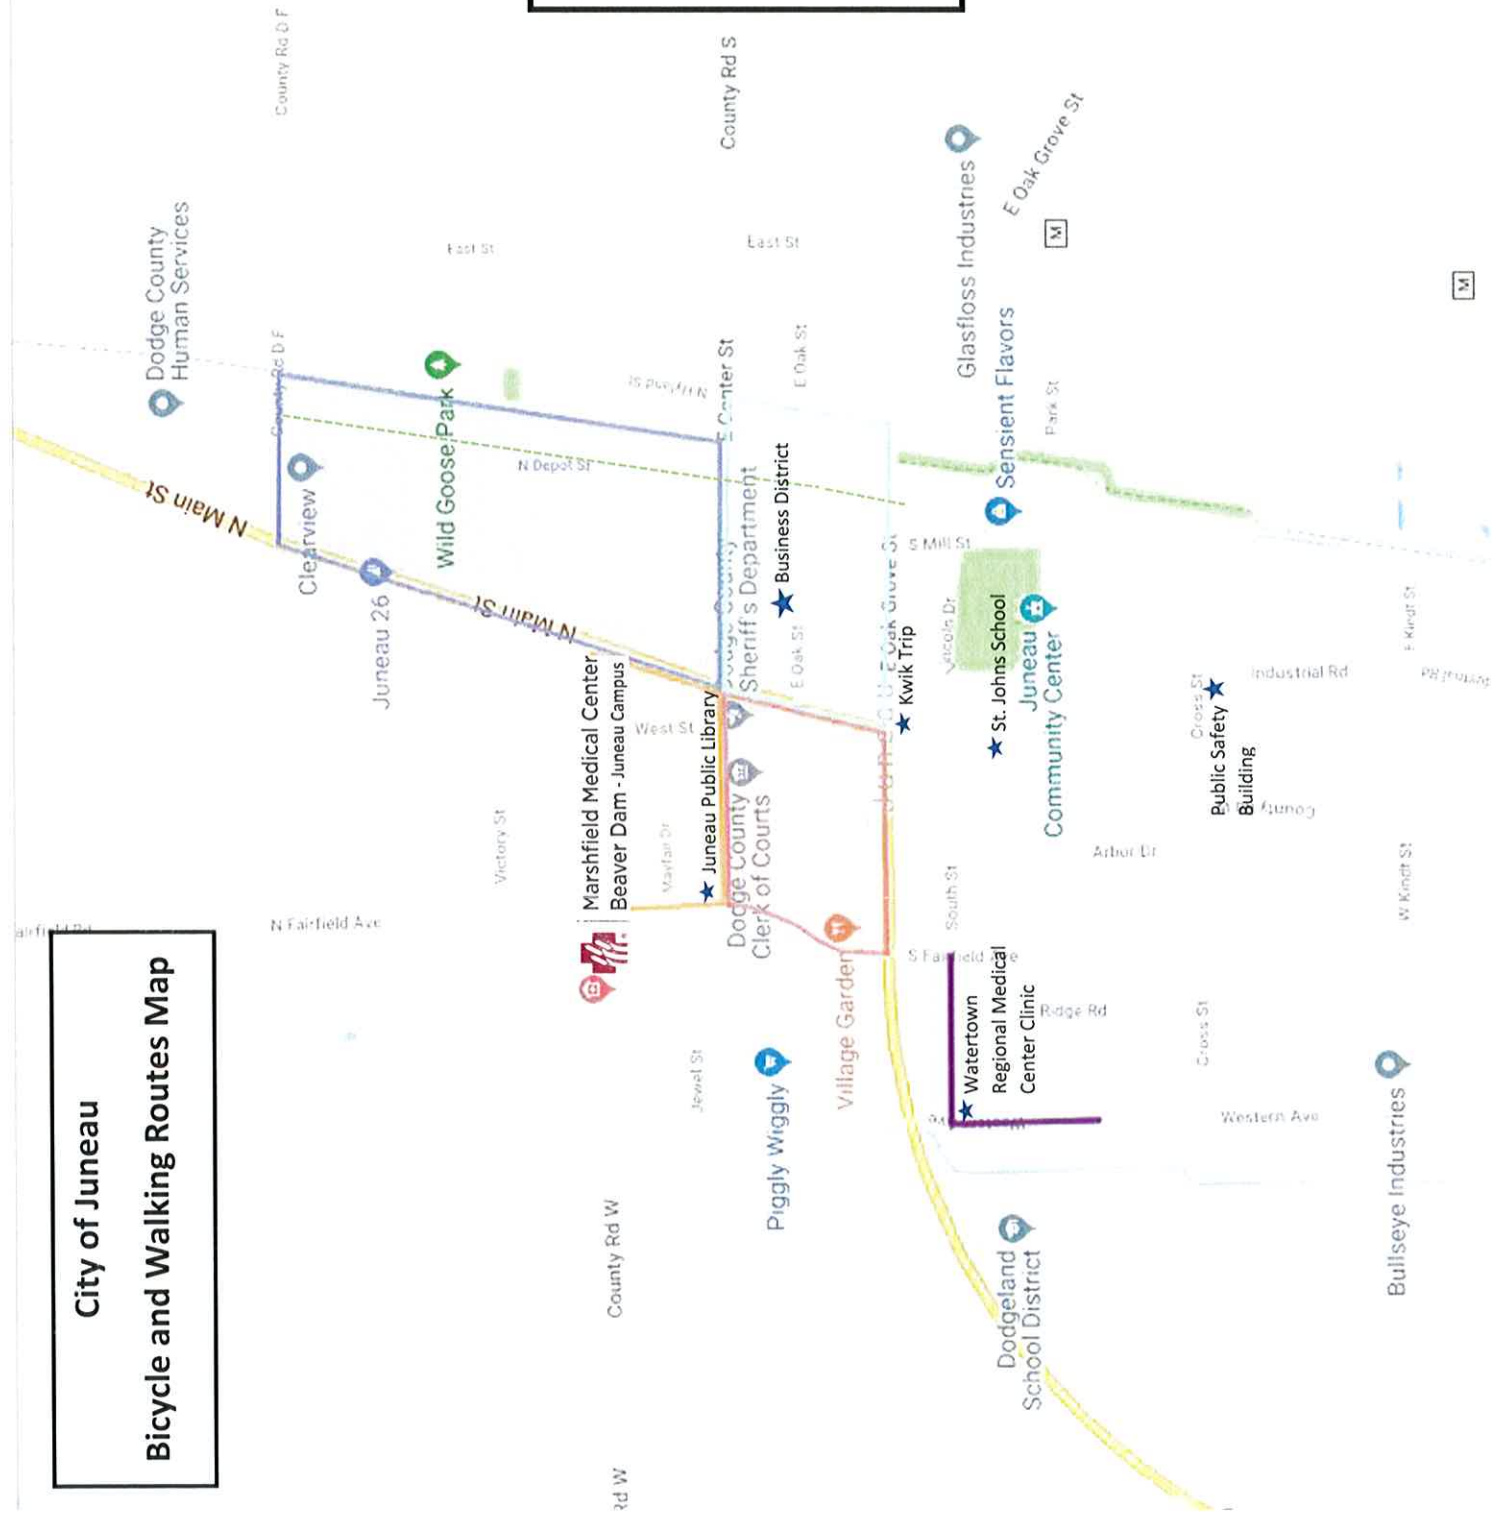

City of Juneau Bicycle and Walking Routes Map

Legend

- Current Bicycle Lanes
- Wild Goose State Trail

Suggested Walking Routes

- 0.8 miles
- 0.9 miles
- 1.1 miles
- 1.5 miles

Map Sponsored by: